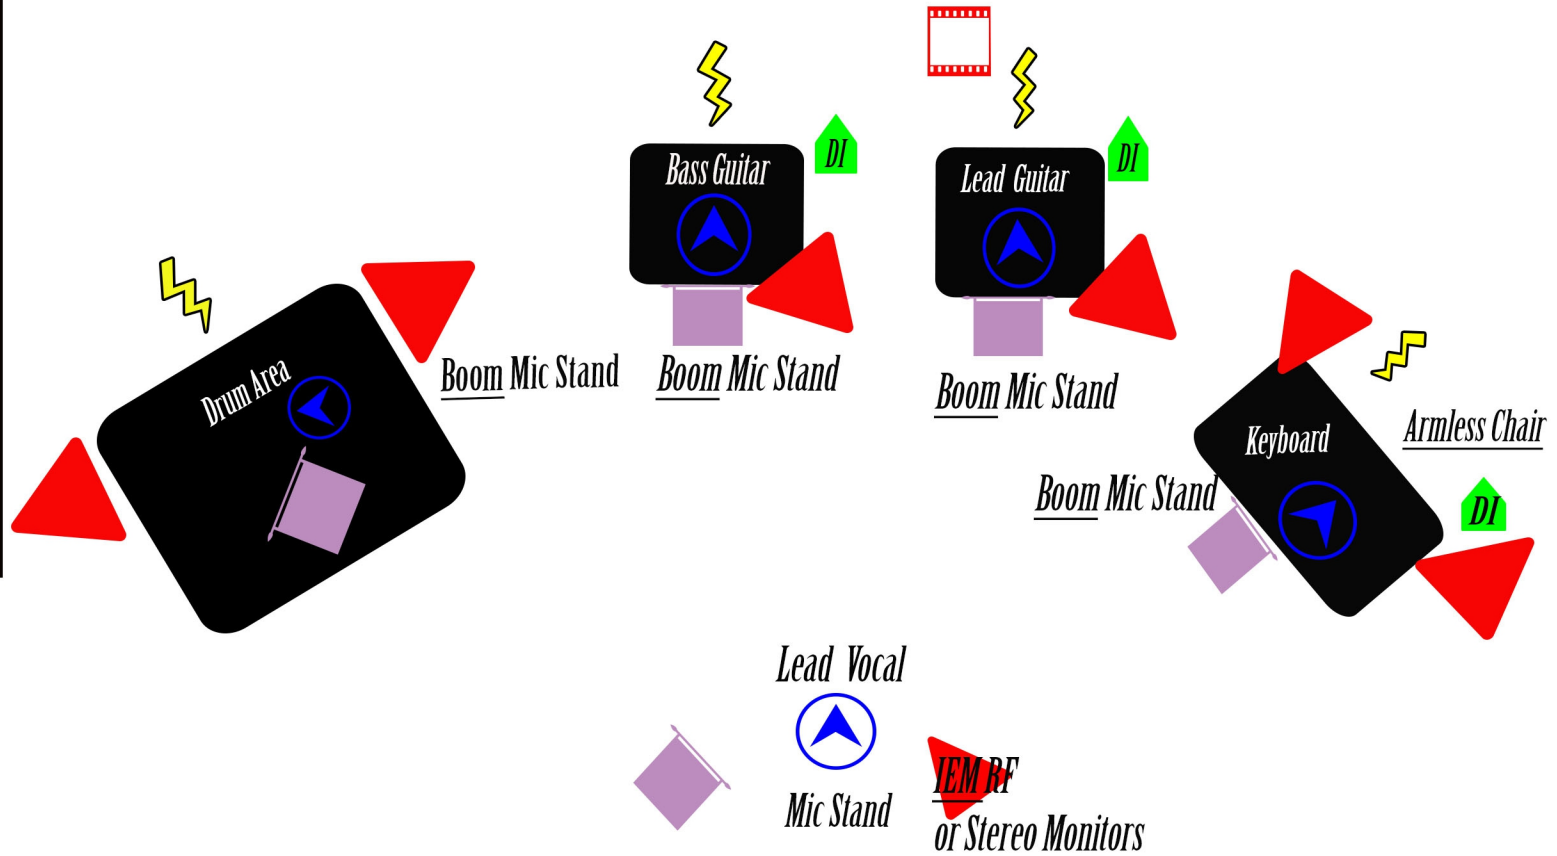

Brenda Lee Cottrell & the Legends Stage Plot

*Off Stage Hand Held Mic Required
Dress ed Drum , Guitar & Keyboard Risers Requested

Follow Spot for Lead Vocal at Centre Stage ,Keyboard & Bass Solos

Down Stage